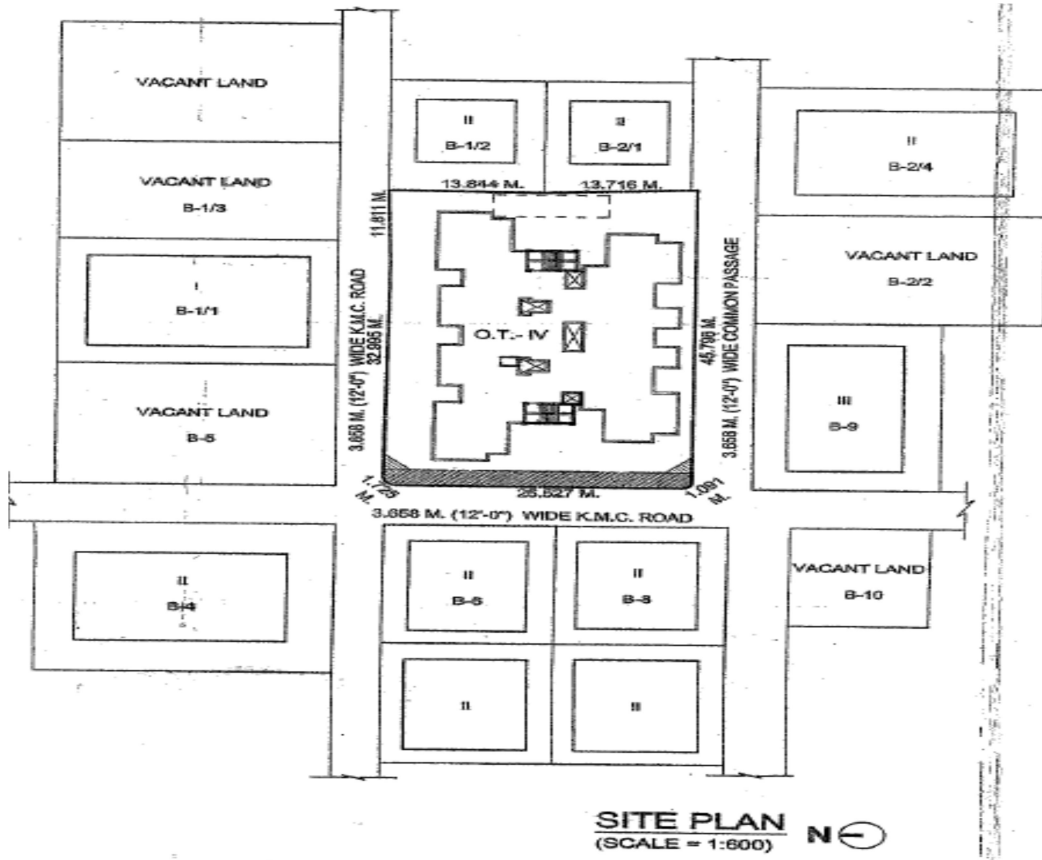

SUN SHAKTI REALTOR LLP

Location Map with Latitude and Longitude for the Project named **SUN NECTAR** at Premises No. 50/10, Srijani, under Ward No. 143 of Borough – XVI of KMC, PS – Haridevpur, Kolkata – 700104, WB, India:

Latitude: 22.45716673508811

Longitude: 88.32186356879187

SUN SHAKTI REALTOR LLP

Designated Partner

Date: 09-02-2026