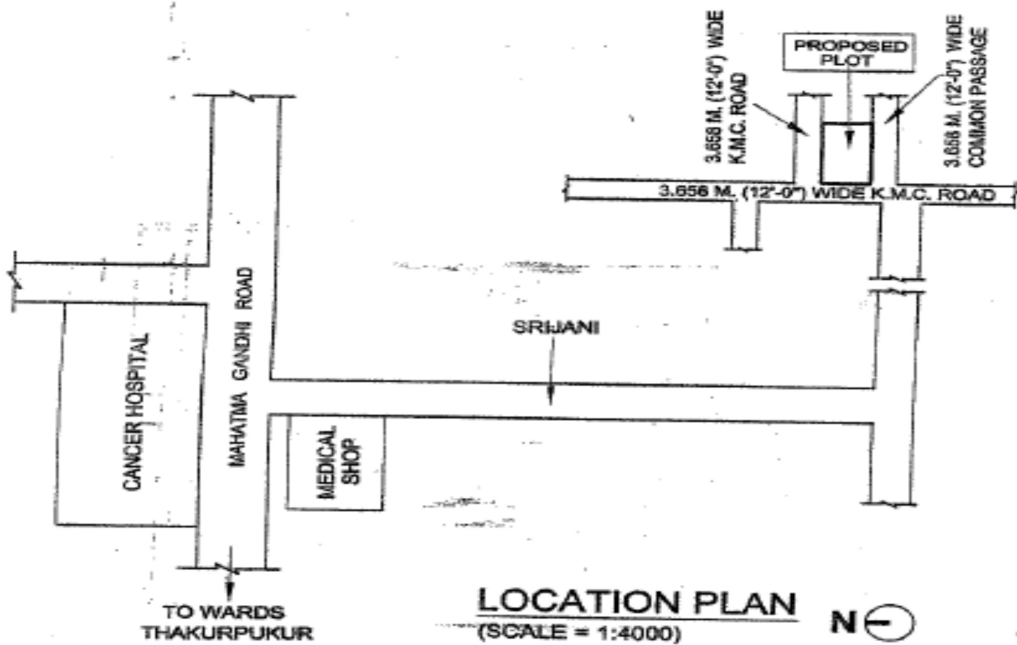

SUN SHAKTI REALTOR LLP

Location Map with Latitude and Longitude for the Project named **SUN NECTAR** at Premises No. 50/10, Srijani, under Ward No. 143 of Borough – XVI of KMC, PS – Haridevpur, Kolkata – 700104, WB, India:

Latitude: 22.45716673508811

Longitude: 88.32186356879187

SUN SHAKTI REALTOR LLP

Designated Partner

Date: 09-02-2026